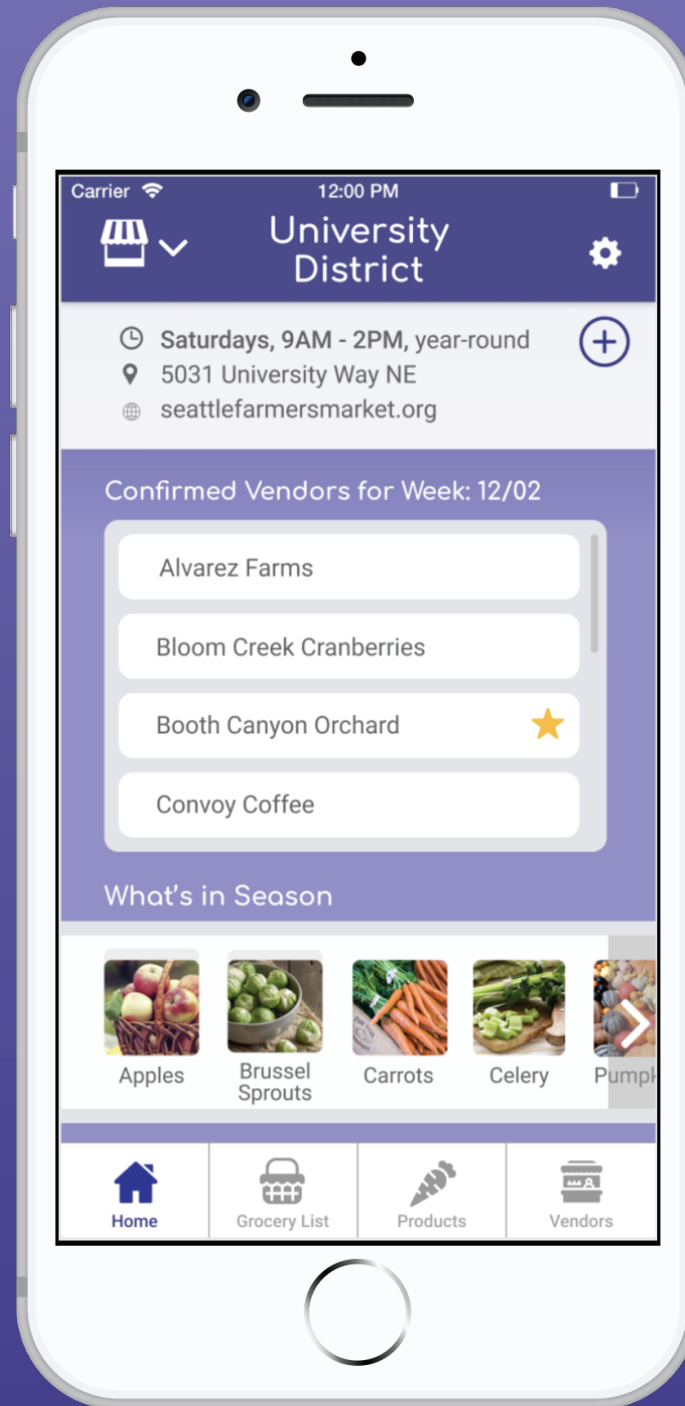

welcome
dashboard
grocery list
products
vendors
vendor list
vendor bio •
add market
seasons

welcome

dashboard

grocery list

products

vendors

add market

toggle view •

seasons

welcome

dashboard

grocery list

products

vendors

add market

toggle view

search market

search results ●

preview market

market added

seasons

welcome
dashboard
grocery list
products
vendors
add market
toggle view
search market
search results
preview market ●
market added
seasons

welcome
dashboard
grocery list
products
vendors
add market

toggle view

search market

search results

preview market

market added ●

seasons

welcome
dashboard
grocery list
products
vendors
add market
seasons •

summer