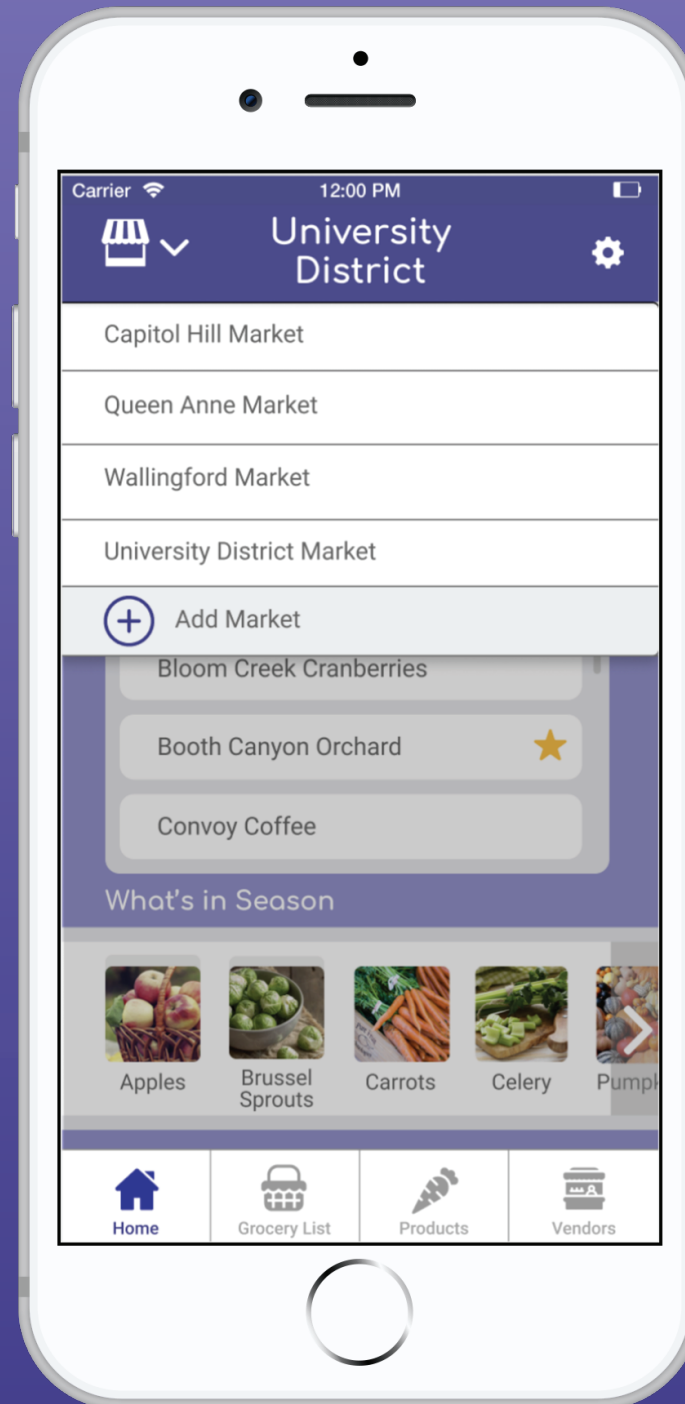

list view

products
vendors
add market
seasons

welcome
dashboard
grocery list

icon view

list view ●

products
vendors
add market
seasons

welcome
dashboard
grocery list
products

product list ●

seasons

welcome

dashboard

grocery list

products

vendors

add market

toggle view

search market

search results ●

preview market

market added

seasons

welcome
dashboard
grocery list
products
vendors
add market
toggle view
search market
search results
preview market ●
market added
seasons

welcome
dashboard
grocery list
products
vendors
add market

toggle view

search market

search results

preview market

market added ●

seasons

welcome
dashboard
grocery list
products
vendors
add market
seasons •

summer