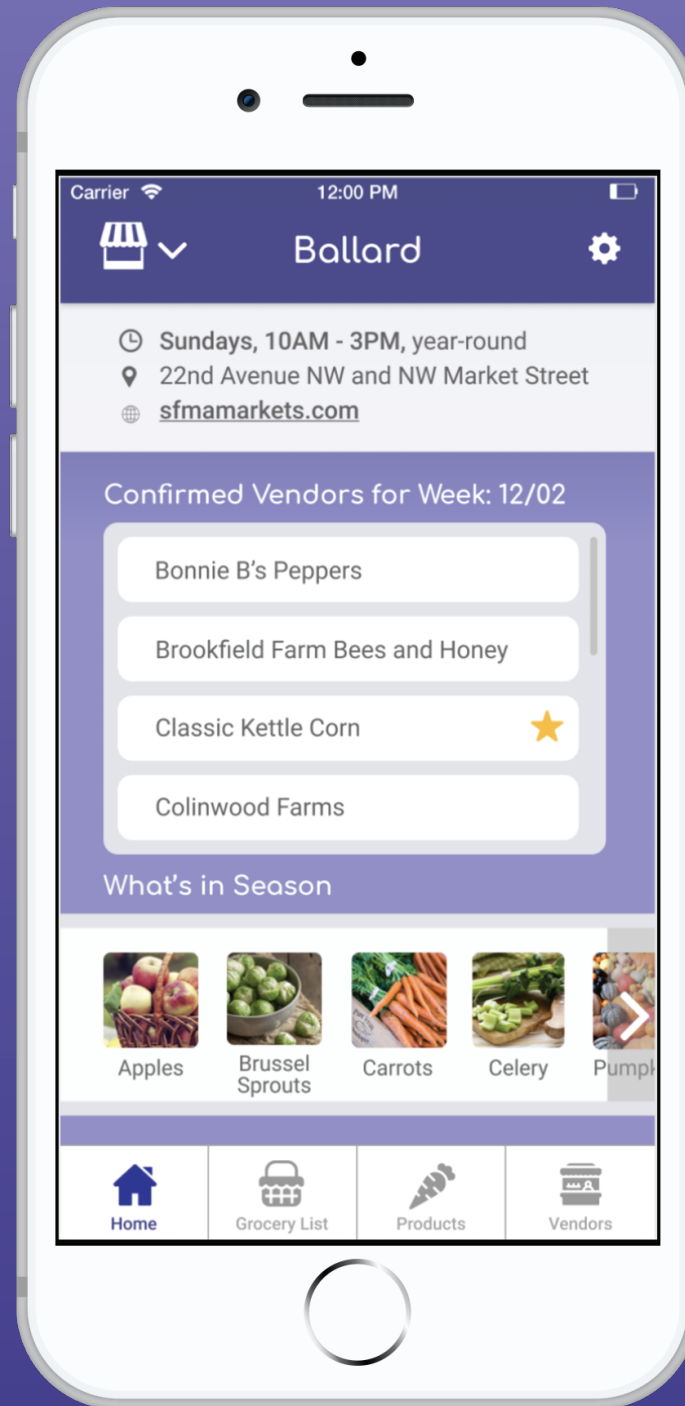

harvest

high-fidelity mockups

welcome •
dashboard
grocery list
products
vendors
add market
seasons

welcome
dashboard •
grocery list
products
vendors
add market
seasons

welcome
dashboard
grocery list

icon view ●

list view

products
vendors
add market
seasons

welcome
dashboard
grocery list

icon view

list view ●

products
vendors
add market
seasons

welcome
dashboard
grocery list
products

product list ●

product popup

vendors
add market
seasons

welcome
dashboard
grocery list
products

product list

product popup ●

vendors
add market
seasons

welcome
dashboard
grocery list
products
vendors
 vendor list ●
 vendor bio
add market
seasons

welcome
dashboard
grocery list
products
vendors
vendor list
vendor bio •
add market
seasons

welcome

dashboard

grocery list

products

vendors

add market

toggle view •