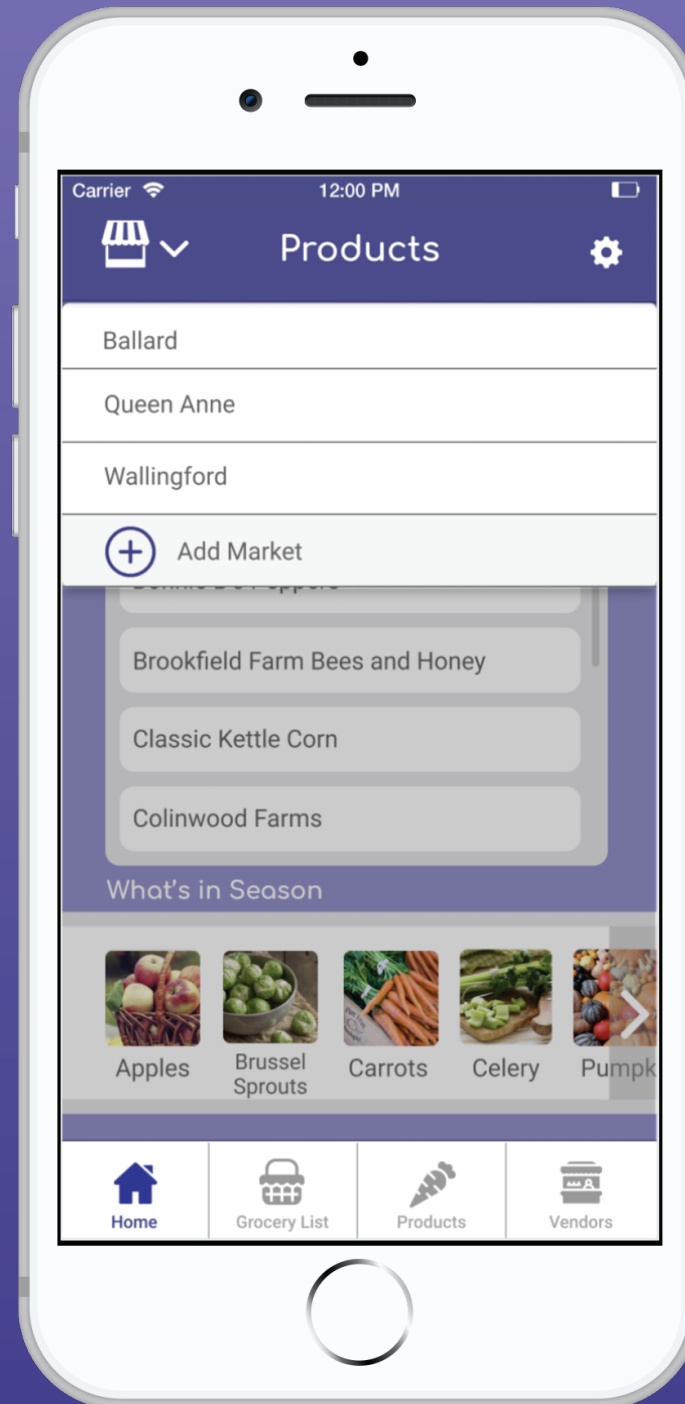

list view

products
vendors
add market
seasons

welcome
dashboard
grocery list

icon view

list view ●

products
vendors
add market
seasons

welcome
dashboard
grocery list
products

product list ●

product popup

vendors
add market
seasons

welcome
dashboard
grocery list
products

product list

product popup ●

vendors
add market
seasons

welcome
dashboard
grocery list
products
vendors
 vendor list ●
 vendor bio
add market
seasons

welcome
dashboard
grocery list
products
vendors
vendor list
vendor bio •
add market
seasons

welcome

dashboard

grocery list

products

vendors

add market

toggle view •

search market

search results

preview market

market added

seasons

welcome

dashboard

grocery list