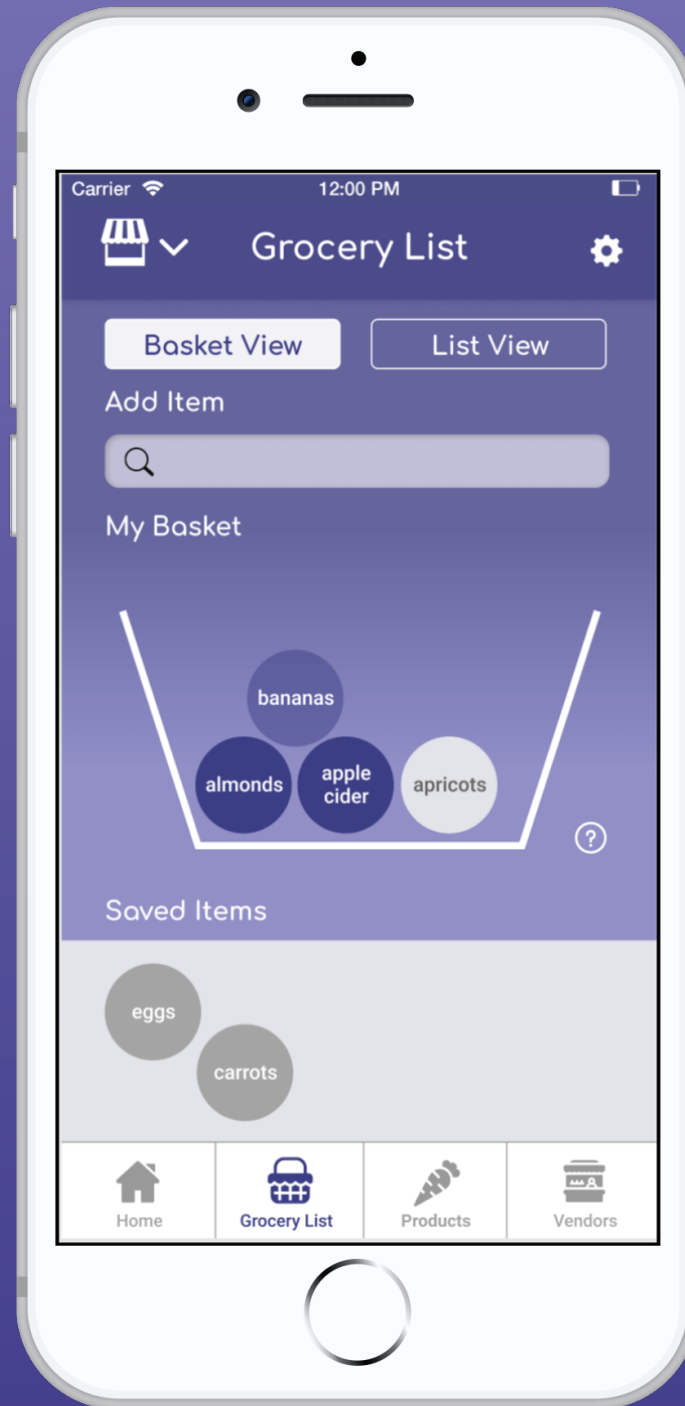

harvest

high-fidelity mockups

welcome •
dashboard
grocery list
products
vendors
add market
seasons

welcome
dashboard •
grocery list
products
vendors
add market
seasons

welcome
dashboard
grocery list

icon view ●

list view

products
vendors
add market
seasons

welcome
dashboard
grocery list

icon view

list view ●

products
vendors
add market
seasons

welcome
dashboard
grocery list
products

product list ●

product popup

vendors
add market
seasons

welcome
dashboard
grocery list
products

product list

product popup ●

vendors
add market
seasons

welcome
dashboard
grocery list
products
vendors
 vendor list ●
 vendor bio
add market
seasons

welcome
dashboard
grocery list
products
vendors
vendor list
vendor bio •
add market
seasons

welcome

dashboard

grocery list

products

vendors

add market

toggle view •